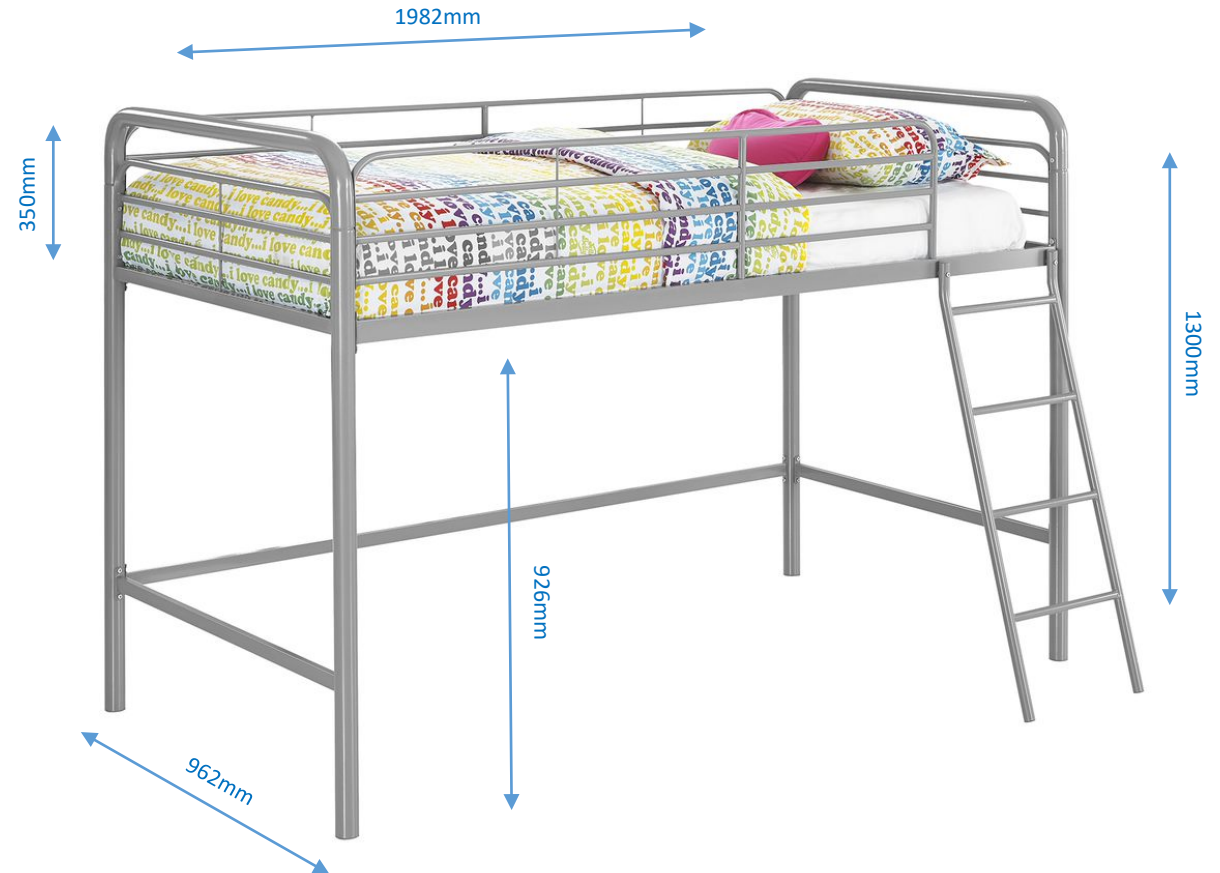

# SINGLE MIDSLEEPER BUNK BED

A sturdy bed ideal for when you need that extra storage space under your child's bed.

- Slanted ladder giving safe access to top bunk
- Plastic feet offer secure footing on most floors
- Powder coat finish
- Metal tube slats with spacers provide strong and stable sleeping platform for any mattress.
- 2 x wall brackets
- Guard rail height – 35cm
- Space under bed – 92.6cm for storage drawers or boxes
- Maximum mattress height – 19cm
- Maximum weight – 92kg
- Ships in one box and it is easy assembly
- Product – L1982mm x W962 x H1300mm Weight 26kg
- Shipping – L1960mm x W415mm x H160mm Weight 32.5kg

-  **4036129UK GREY** EAN 0029986403612
-  **4036128UK WHITE** EAN 5060669110088
-  **4036127UK BLACK** EAN 5060669110095