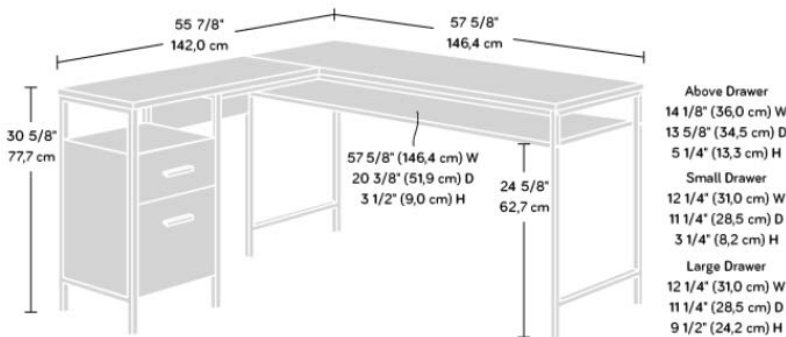

## MARKET L SHAPED DESK

#### FURNITURE

- Contemporary home office L-shaped desk in Rich Walnut finish with Slate Grey accents
- Large desk and return provides a generous working area
- Lightweight yet strong and durable 1" desktop
  - Filing drawer with full extension slides for letter-size hanging files
- Storage drawer with metal runners and safety stops
  - Two open shelves for additional storage
- Durable, powder coated metal frame with wire mesh shelf
  - 360 degree finish for versatile placement

|                 |           |
|-----------------|-----------|
| Width (desktop) | 146.4 cm  |
| Depth (desktop) | 142 cm    |
| Height          | 77.7 cm   |
| Carton Height   | 167.8 cm  |
| Carton Width    | 60.7 cm   |
| Carton Depth    | 16.7 cm   |
| Box Volume      | 0.170 cbm |
| Weight (gross)  | 37.7 kg   |